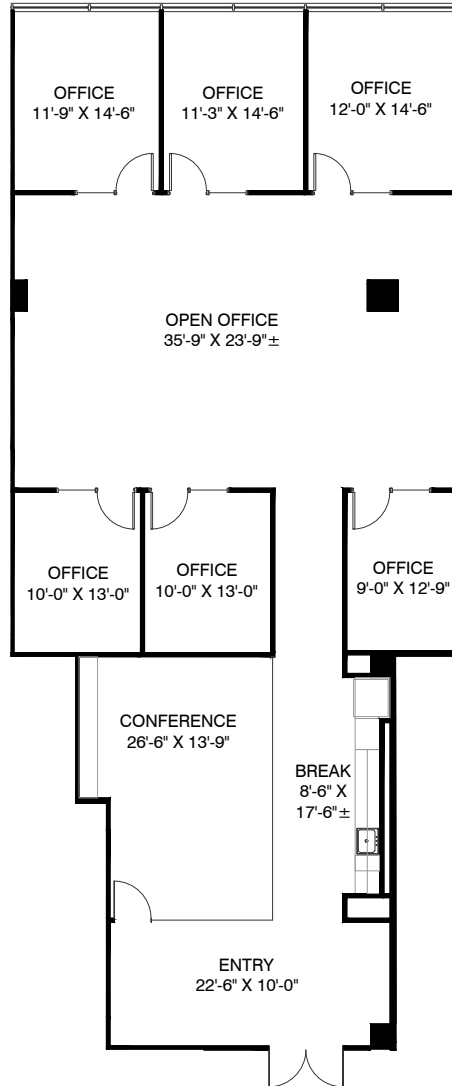

SUITE 2325 | 3,295 RSF

CARPET INSTALL IMAGE

PAINT

TILE FLOOR

DECORATIVE BACKSLASH

BACKSLASH INSTALL IMAGE

QUARTZ COUNTERTOP

ACCENT CARPET