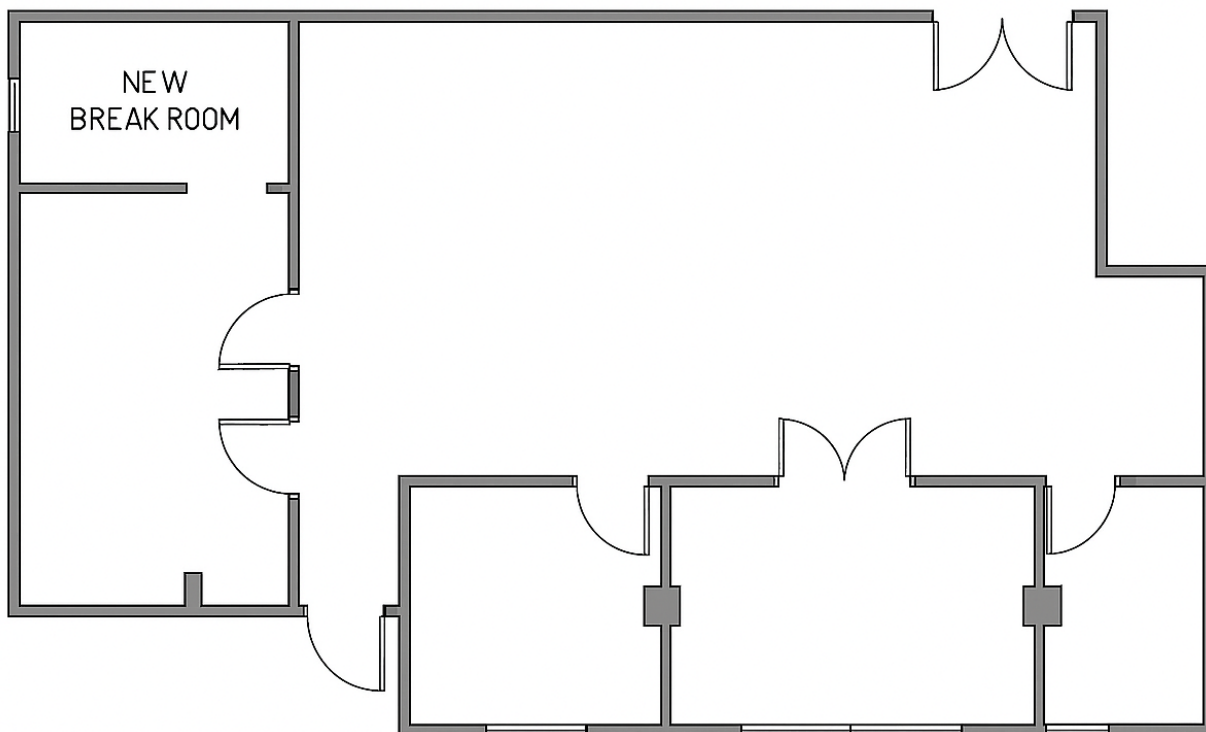

1909 Tyler Street

Hollywood, FL 33020

Suite 501 - 2,956 RSF

Legend