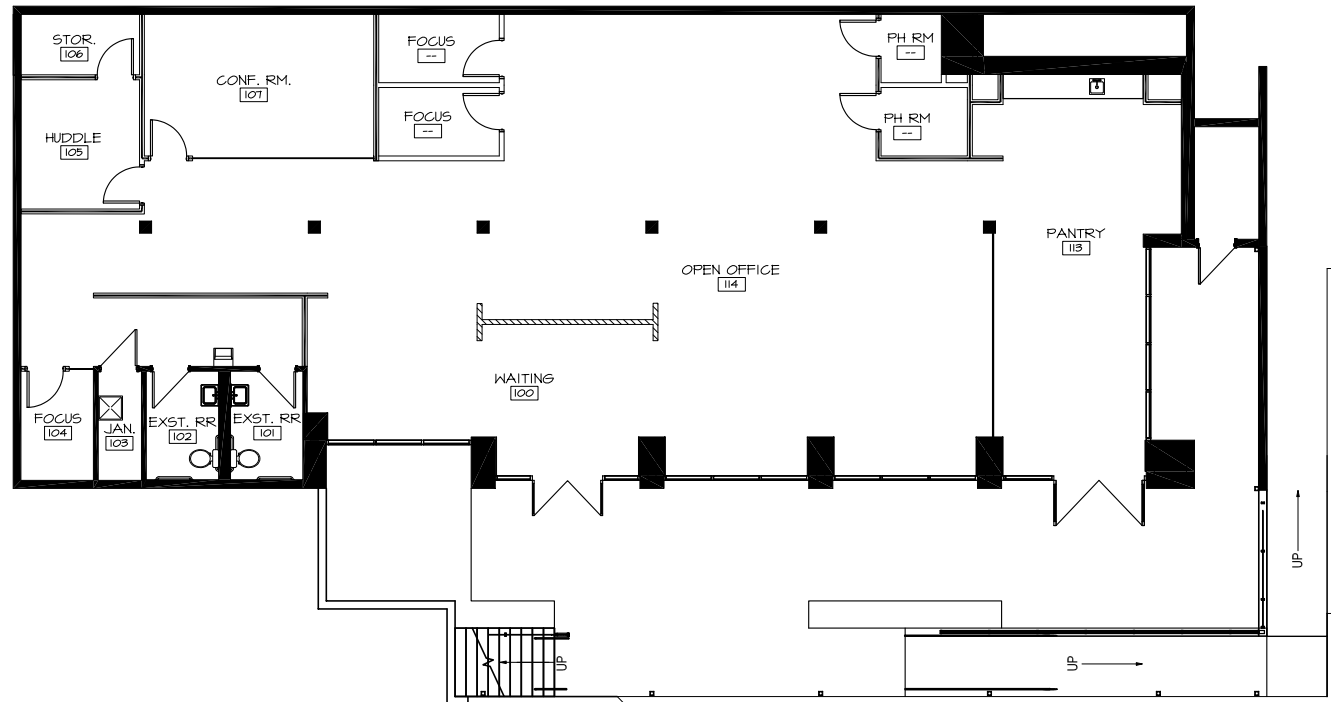

6370 E. THOMAS RD. SCOTTSDALE, AZ

PHOTOS

1 RECEPTION

1 CONFERENCE ROOM

1 BREAK AREA

4 FOCUS ROOMS

2 PHONE ROOMS

1 HUDDLE ROOM

1 STORAGE ROOM

OPEN OFFICE AREA

IN-SUITE RESTROOMS

Not to scale.
All measurements
are approximate

FOR MORE INFORMATION, PLEASE CONTACT

SPENCER NAST
+1 206 953 6148
spencer.nast@jll.com

WILLIAM MASK
+1 563 506 2959
william.mask@jll.com