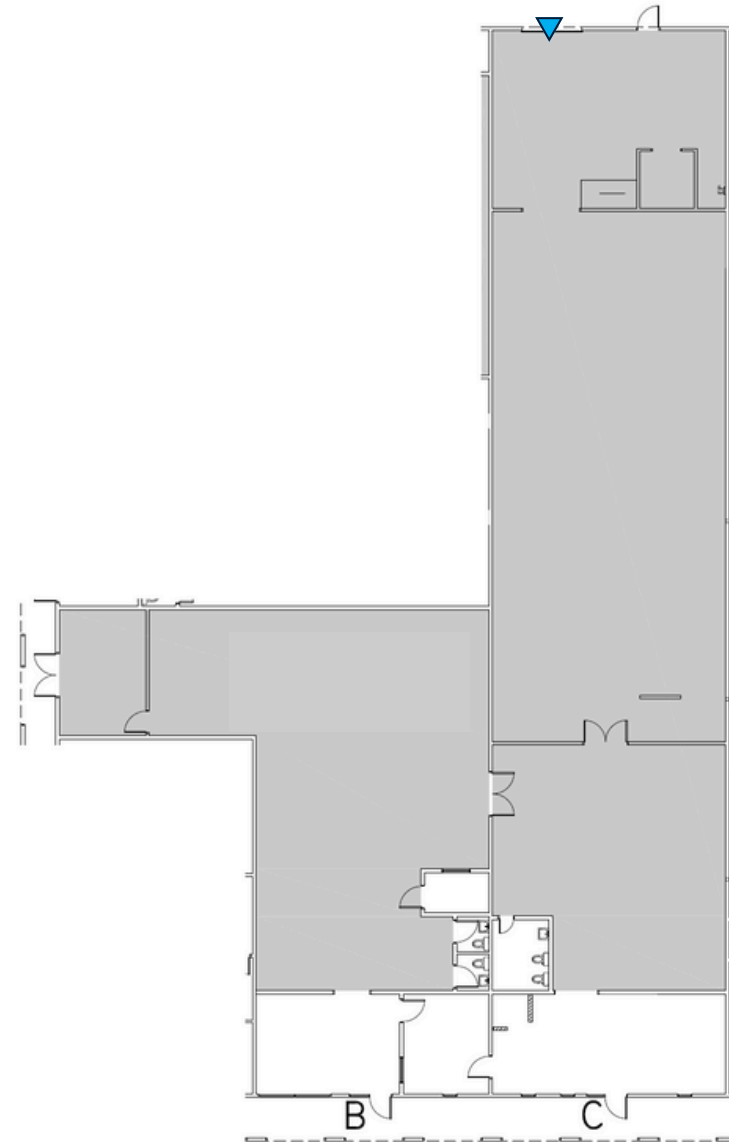

rmoore@apexindustrialre.com

Clark Owen

Director

404.595.1553

cowen@apexindustrialre.com

APEX INDUSTRIAL
REAL ESTATE ADVISORS, LLC

PROPERTY OVERVIEW

Total Size	8,270 SF
Office	1,323 SF
Warehouse	6,947 SF
Clear Height	18'
Dock High Doors	One (1)
Zoning	M2, Heavy Industrial