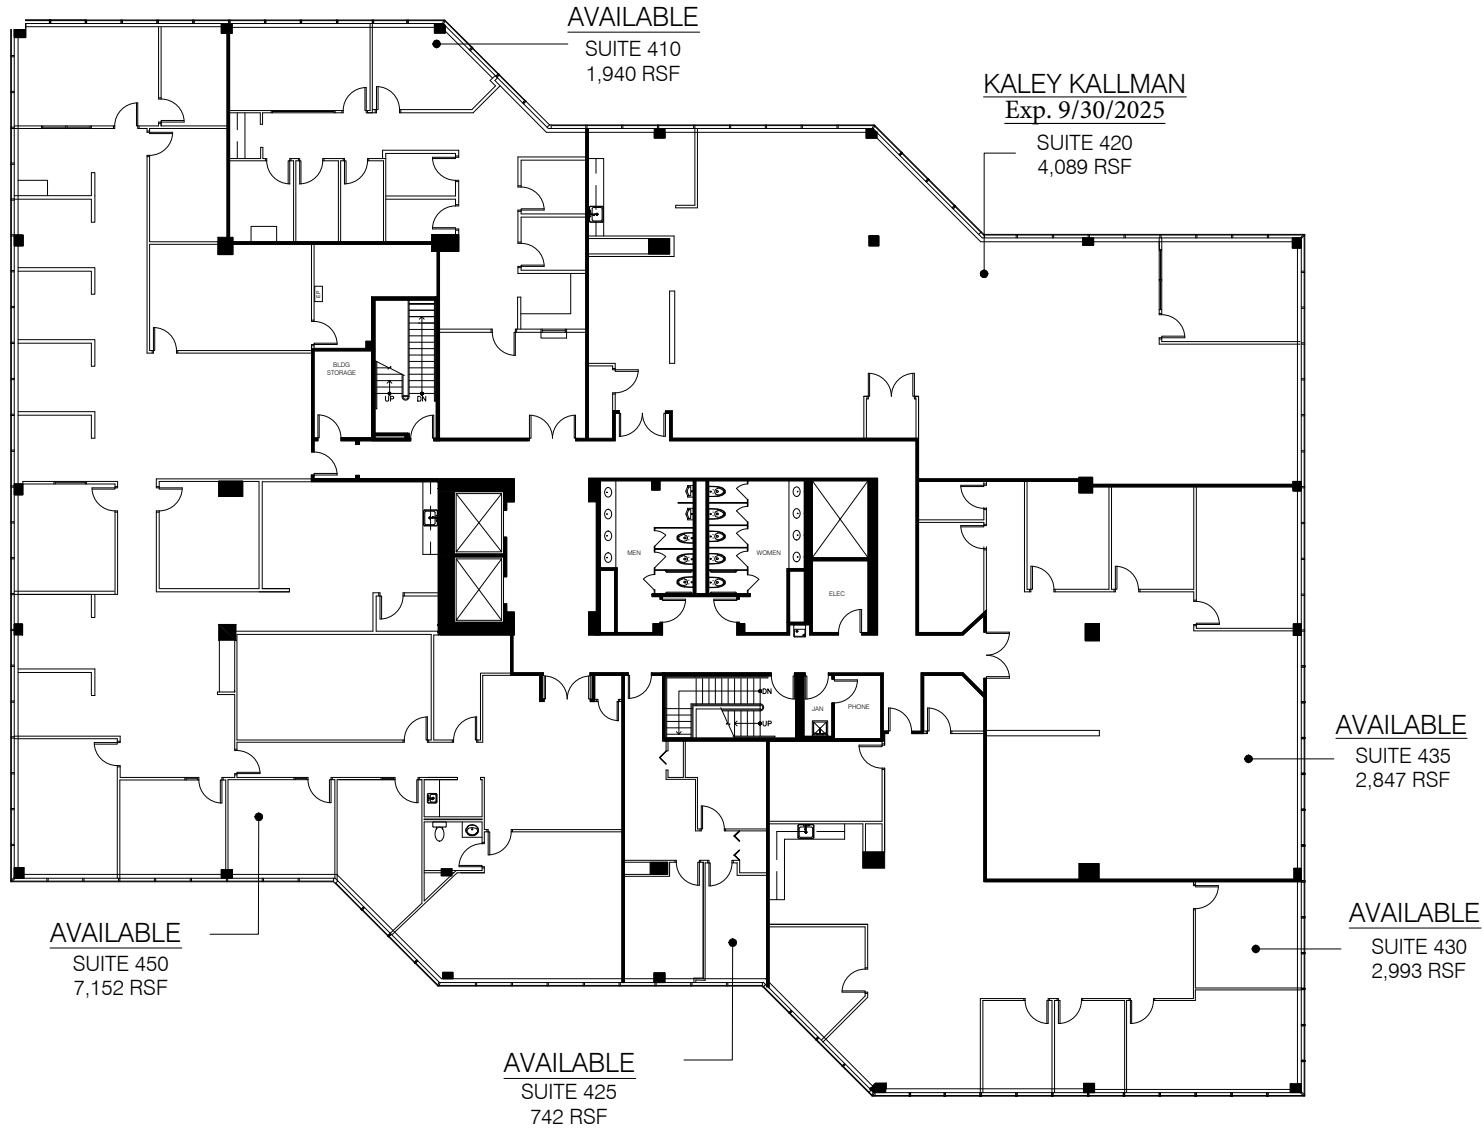

15,674 RSF

# Charlotte Park III

4651 Charlotte Park Drive

Level Four

Lease Plan As-Built

01/06/2022

Not to Scale

**SMITH HARRIS DESIGN**  
ASSOCIATES