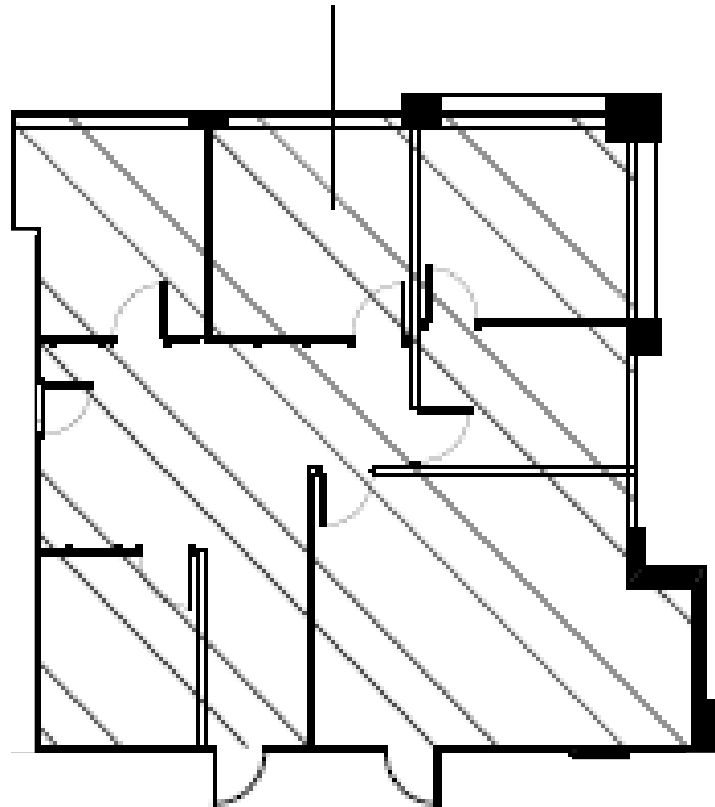

VINEYARD CENTER II | 1452 HUGHES ROAD GRAPEVINE, TX 76051

AVAILABLE

SUITE 110B | 1,544 RSF AVAILABLE

TENANT 2
1,544 RSF

FOR MORE INFORMATION, PLEASE CONTACT:

MATT HURLBUT | 972.998.1998
Principal
Matt.Hurlbut@foundrycommercial.com