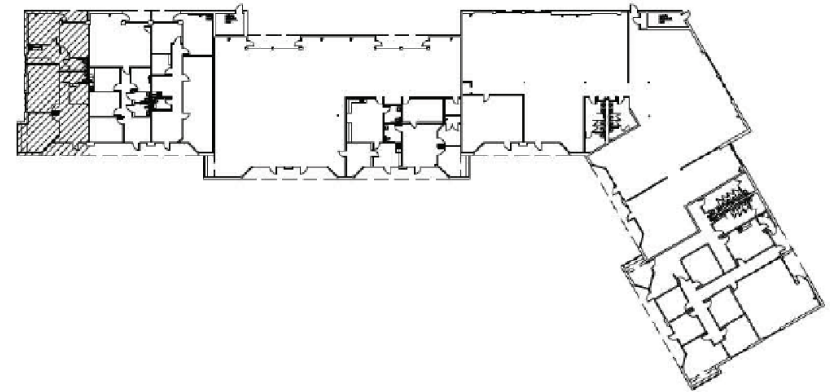

PIKE CENTER

575 – 595 Old Norcross Road, Lawrenceville, GA 30046 | Under New Ownership

FLOOR PLAN

AVAILABLE SPACE

- ▶ Suite 585-A
- ▶ 1,804 SF
- ▶ 18' – 22' clear height
- ▶ 50% Office / 50% Warehouse

SUITE LOCATION