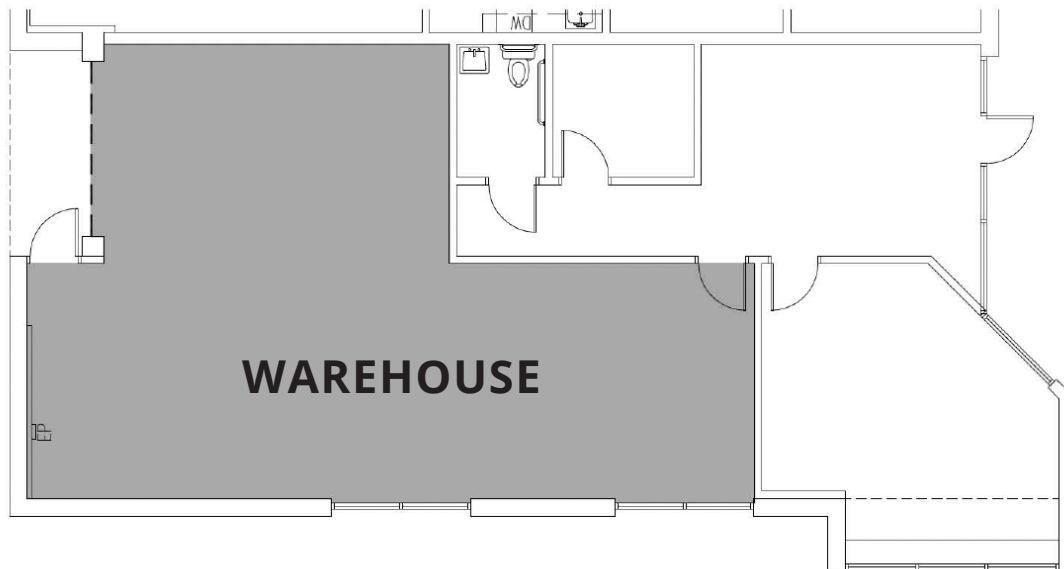

PIKE CENTER

575 – 595 Old Norcross Road, Lawrenceville, GA 30046 | Under New Ownership

FLOOR PLAN

AVAILABLE SPACE

- ▶ Suite 585-A
- ▶ 1,804 SF
- ▶ 18' – 22' clear height
- ▶ 50% Office / 50% Warehouse

SUITE LOCATION