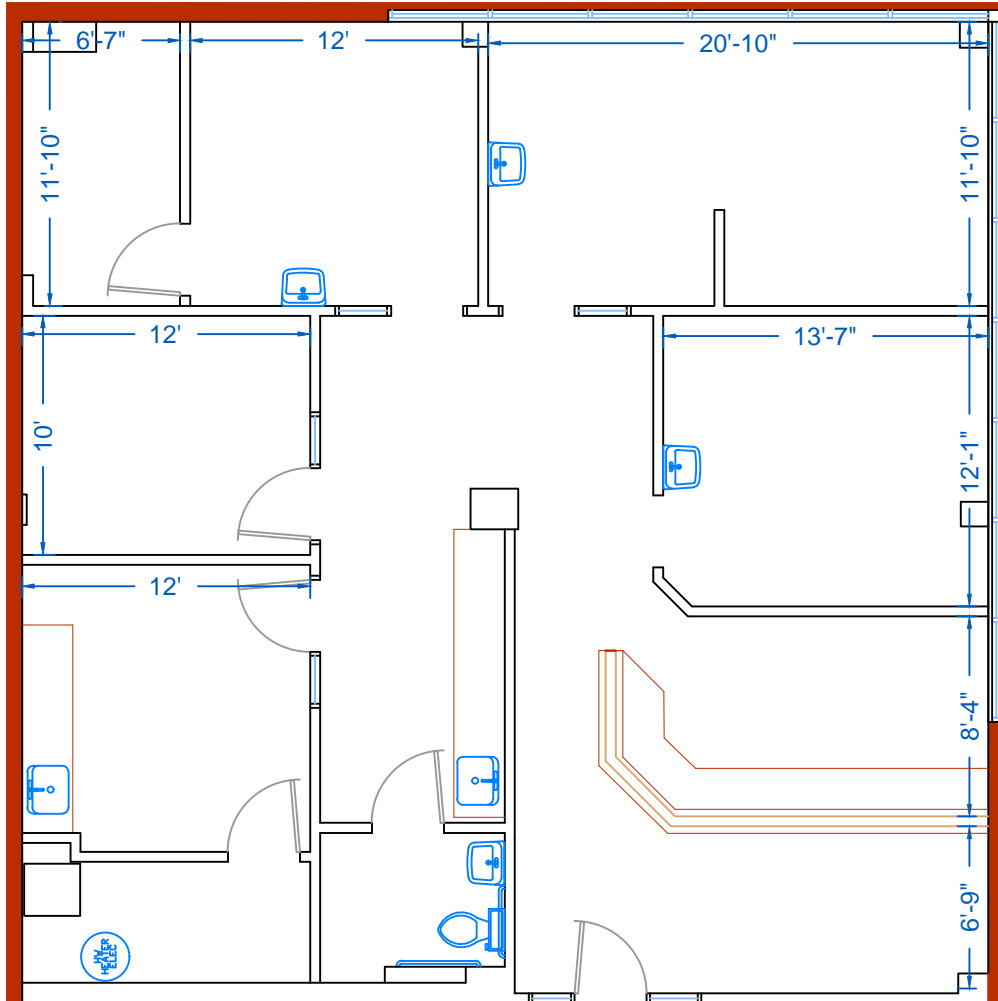

# Ritzenthaler Building

3233 N Arlington Heights Rd, Suite 101  
2,166 Rentable Square Feet

Scale: 1/8" = 1'-0"

PO Box 1189  
Palatine, IL 60078

**MOATS**  
OFFICE PROPERTIES

Office: 847-359-2121  
Ryan: 847-363-9700