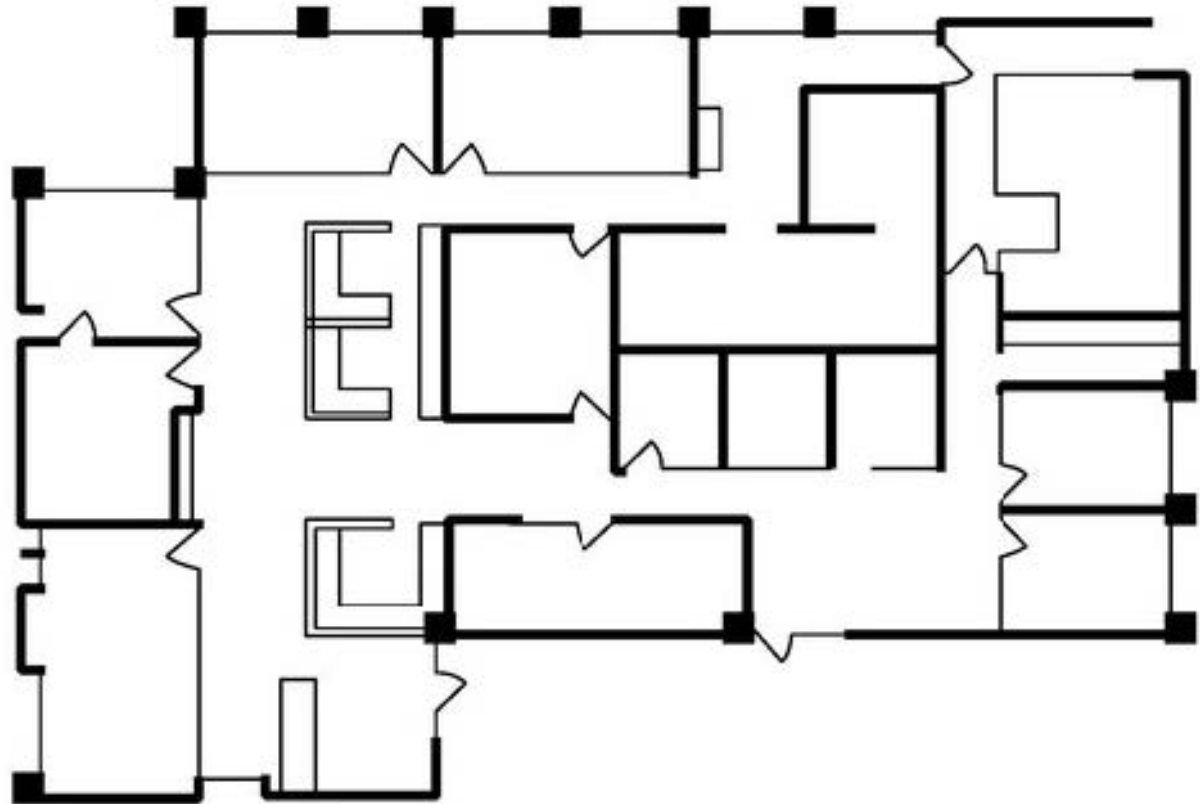

**ROYAL OAK
PROFESSIONAL
PLAZA**

Floor 02

Suite 201

AS-BUILT

5,234 SF

AVAILABLE

RACHAEL THOMPSON
Senior Vice President
602.513.5122
rachael.thompson@kidder.com

PERRY GABUZZI, CCIM
Senior Vice President
602.513.5116
perry.gabuzzi@kidder.com