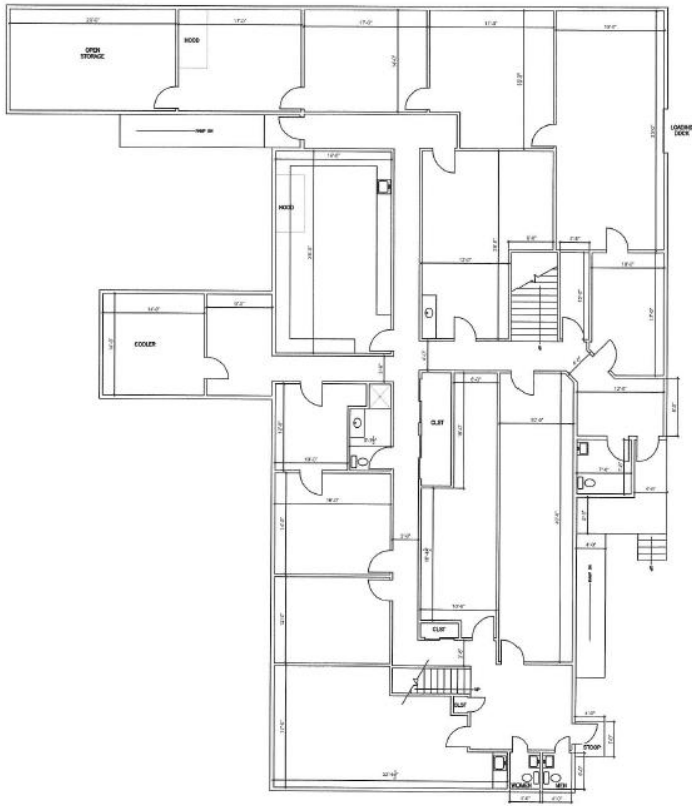

SPRING MILLS LABS

1095 Upper Georges Valley Road, Spring Mills, PA

Available Now

Highlights:

- 10,000sqft Building w/6,500sqft Finished Space
- Picturesque Setting
- 20 miles from PSU

Includes:

- Wet Lab Space
- Hoods
- Clean Room
- 150sqft Freezer
- Three Phase Power with Generator Back-up
- Multi-zone HVAC

*Space could be divided.

FIRST FLOOR

SECOND FLOOR