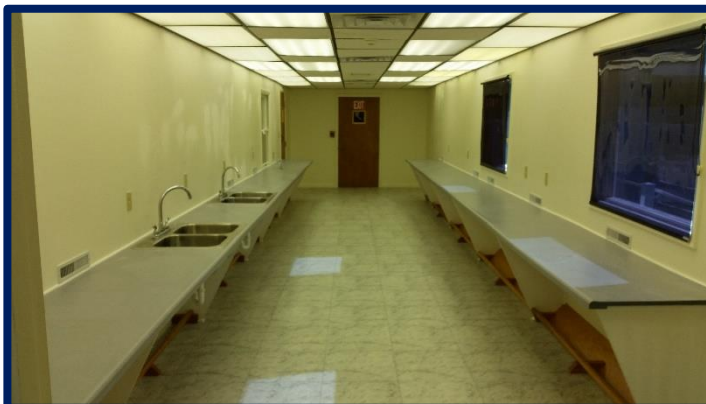

SPRING MILLS LABS

1095 Upper Georges Valley Road, Spring Mills, PA

Available Now

Highlights:

- 10,000sqft Building w/6,500sqft Finished Space
- Picturesque Setting
- 20 miles from PSU

Includes:

- Wet Lab Space
- Hoods
- Clean Room
- 150sqft Freezer
- Three Phase Power with Generator Back-up
- Multi-zone HVAC

*Space could be divided.

FIRST FLOOR

SECOND FLOOR