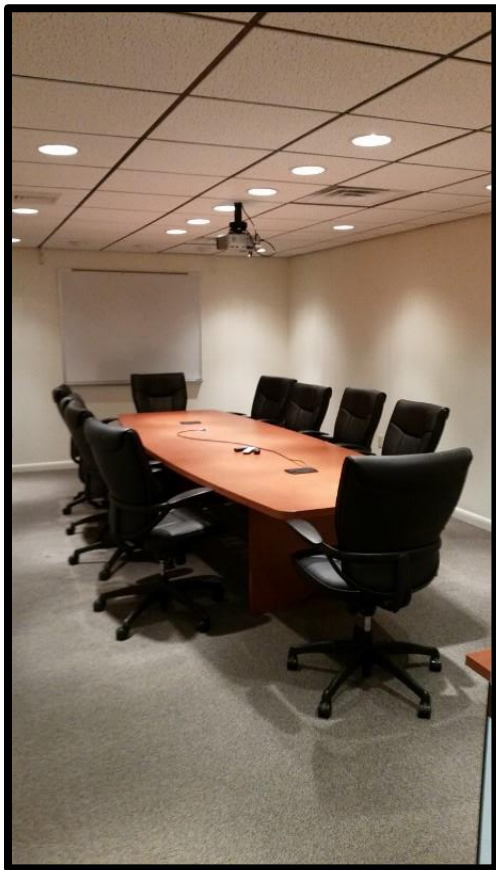

SPRING MILLS LABS

1095 Upper Georges Valley Road, Spring Mills, PA

Available Now

Highlights:

- 10,000sqft Building w/6,500sqft Finished Space
- Picturesque Setting
- 20 miles from PSU

Includes:

- Wet Lab Space
- Hoods
- Clean Room
- 150sqft Freezer
- Three Phase Power with Generator Back-up
- Multi-zone HVAC

*Space could be divided.

FIRST FLOOR

SECOND FLOOR