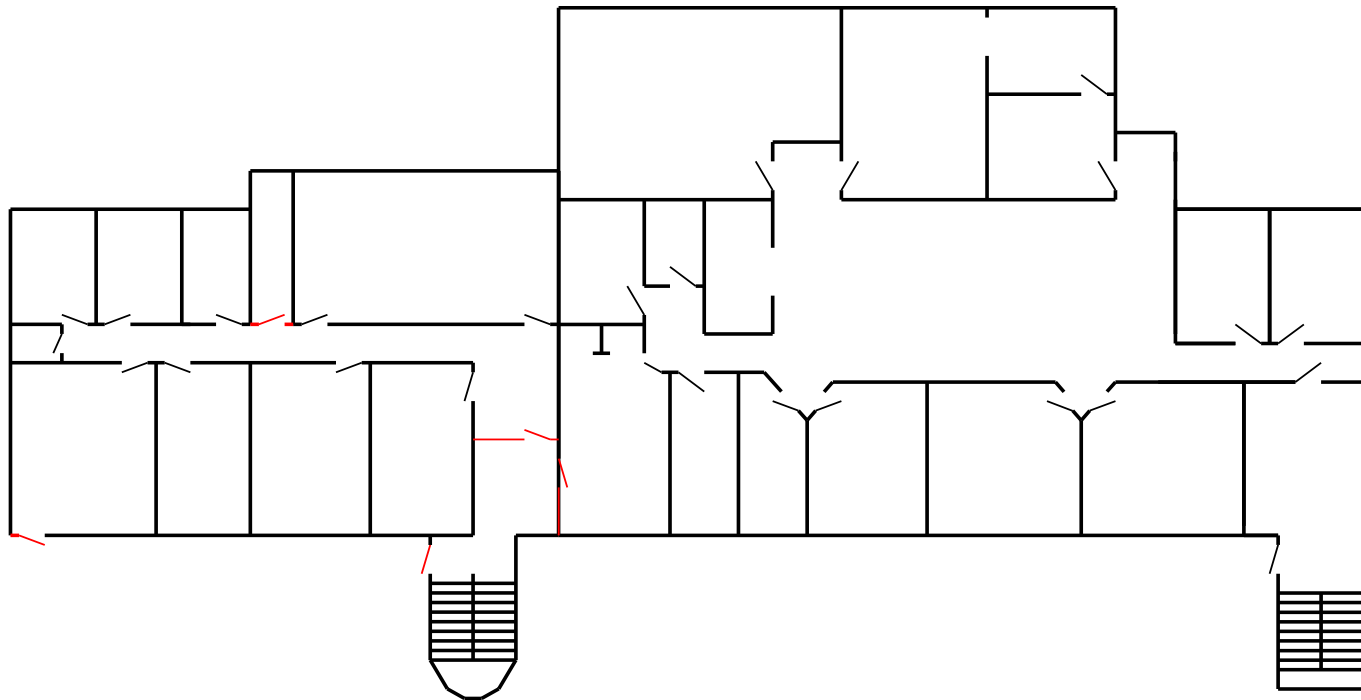

Suite 14842 - 1st Floor Warehouse and Showroom

Area	14,000 sf
Rent	\$10/sf/yr + NNN
NNN	\$2.81/sf/yr
1 Dock High, 1 Front Double Doors, 24' Clear Height Warehouse	

14808 Venture

14808 Venture Drive, Farmers Branch, Texas

14812 Venture

14812 Venture Drive, Farmers Branch, Texas - Current

14836 Venture

14836 Venture Drive, Farmers Branch, Texas

14842 Venture

Exhibit A -14842 Venture Drive – First Floor, Farmers Branch, Texas