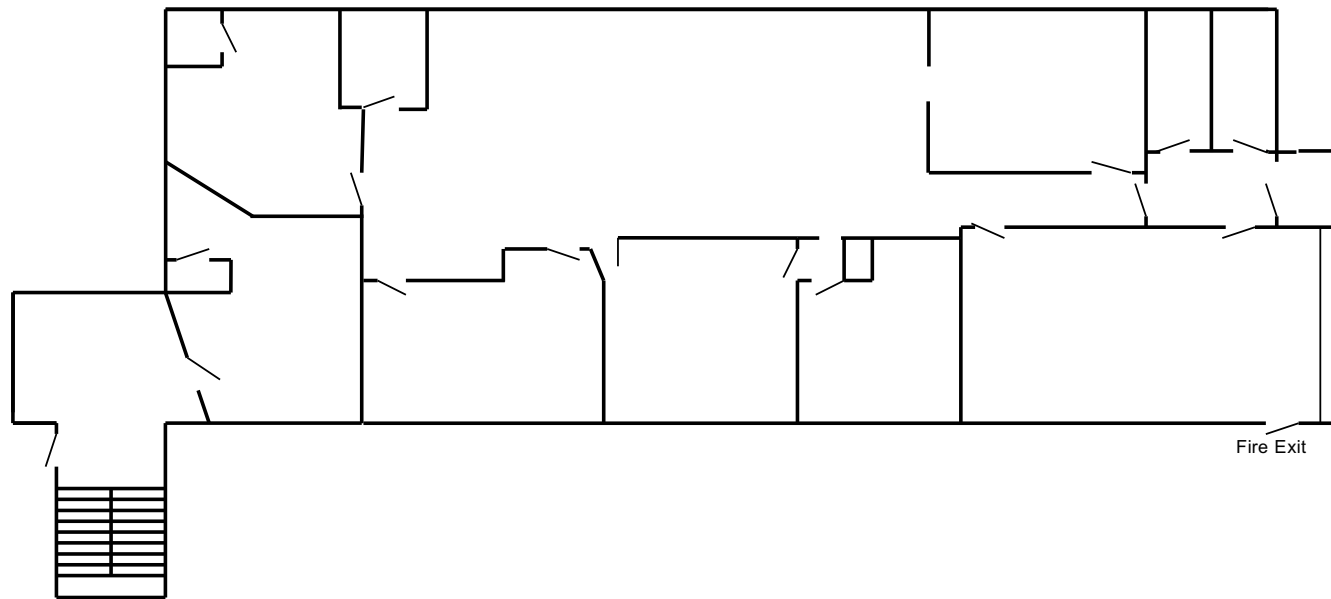

Suite 14812 - 2nd Floor Medical Laboratory

Area	9,632
Rent	\$10/sf/yr Gross

Suite 14836 - 1st Floor Warehouse and Showroom

Area	12,000 sf
Rent	\$10/sf/yr + NNN
NNN	\$2.81/sf/yr
1 Dock High, 1 Front Double Doors, 24' Clear Height Warehouse	

Suite 14842 - 1st Floor Warehouse and Showroom

Area	14,000 sf
Rent	\$10/sf/yr + NNN
NNN	\$2.81/sf/yr
1 Dock High, 1 Front Double Doors, 24' Clear Height Warehouse	

14808 Venture

14808 Venture Drive, Farmers Branch, Texas