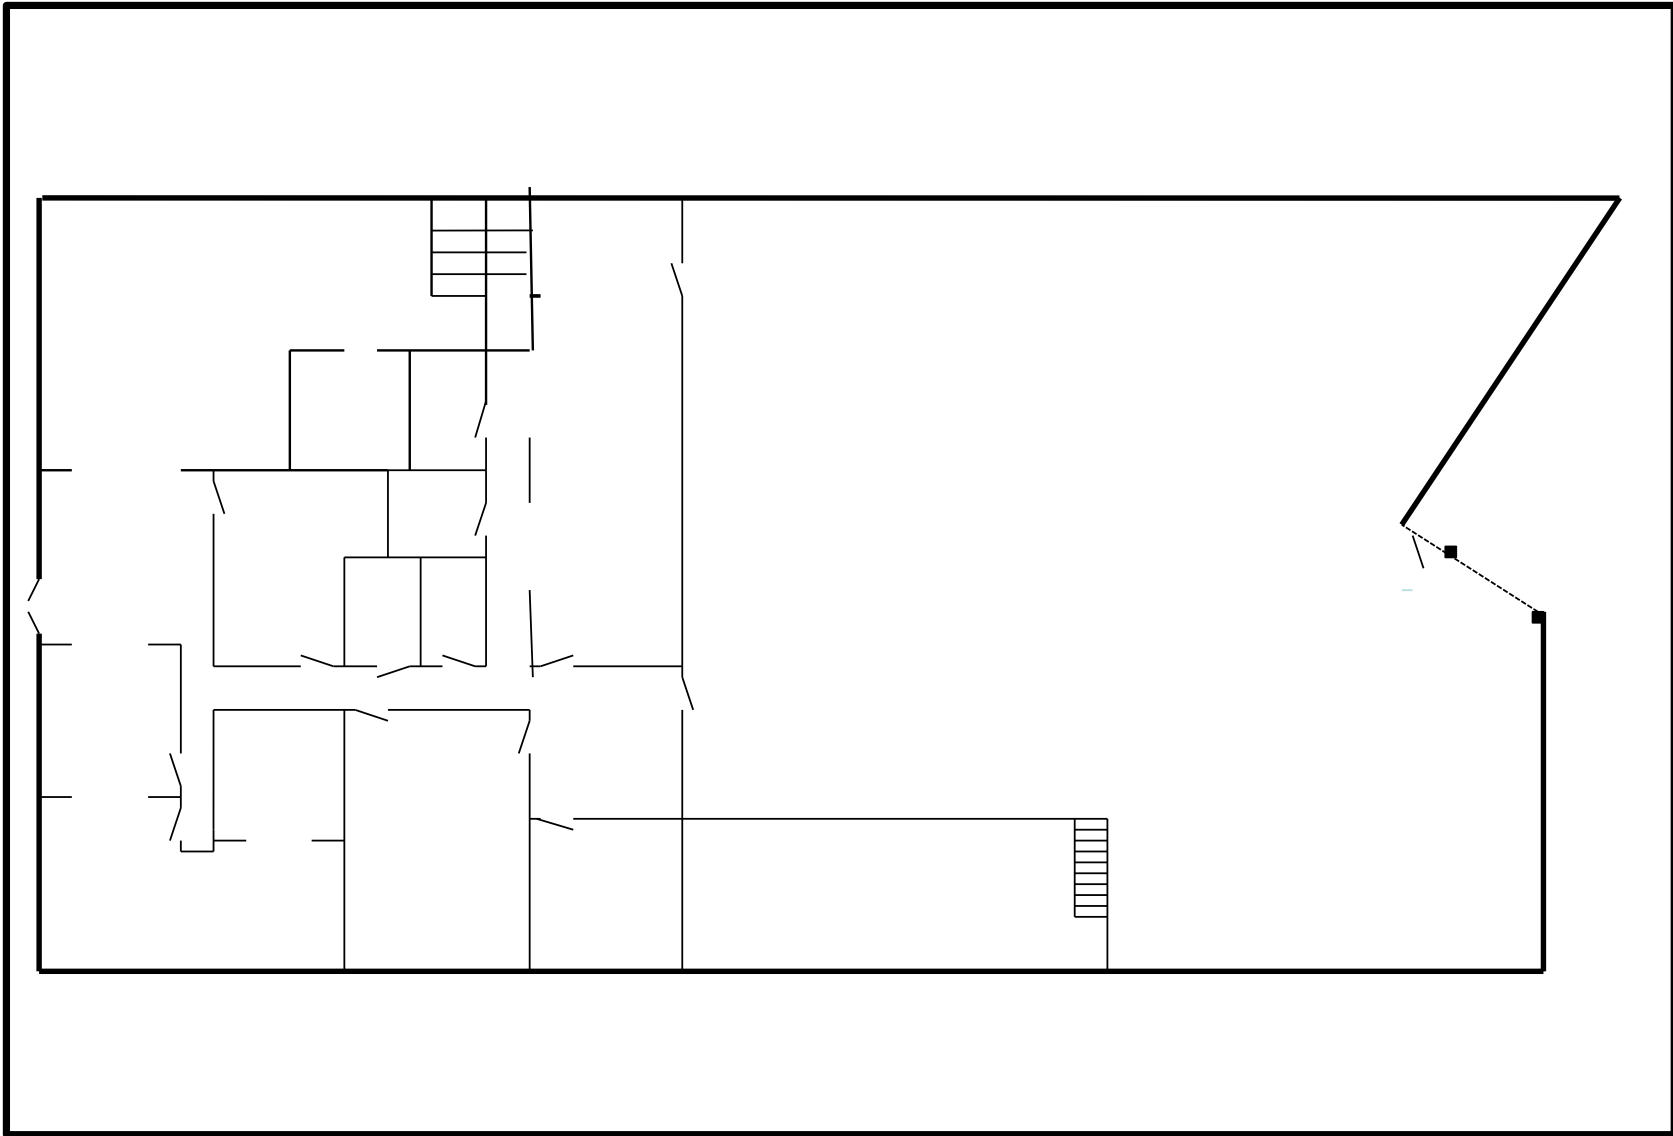

Suite 14812 - 2nd Floor Medical Laboratory

Area	9,632
Rent	\$10/sf/yr Gross

Suite 14836 - 1st Floor Warehouse and Showroom

Area	12,000 sf
Rent	\$10/sf/yr + NNN
NNN	\$2.81/sf/yr
1 Dock High, 1 Front Double Doors, 24' Clear Height Warehouse	

Suite 14842 - 1st Floor Warehouse and Showroom

Area	14,000 sf
Rent	\$10/sf/yr + NNN
NNN	\$2.81/sf/yr
1 Dock High, 1 Front Double Doors, 24' Clear Height Warehouse	

14808 Venture

14808 Venture Drive, Farmers Branch, Texas

14812 Venture

14812 Venture Drive, Farmers Branch, Texas - Current

14836 Venture

14836 Venture Drive, Farmers Branch, Texas

14842 Venture

Exhibit A -14842 Venture Drive – First Floor, Farmers Branch, Texas