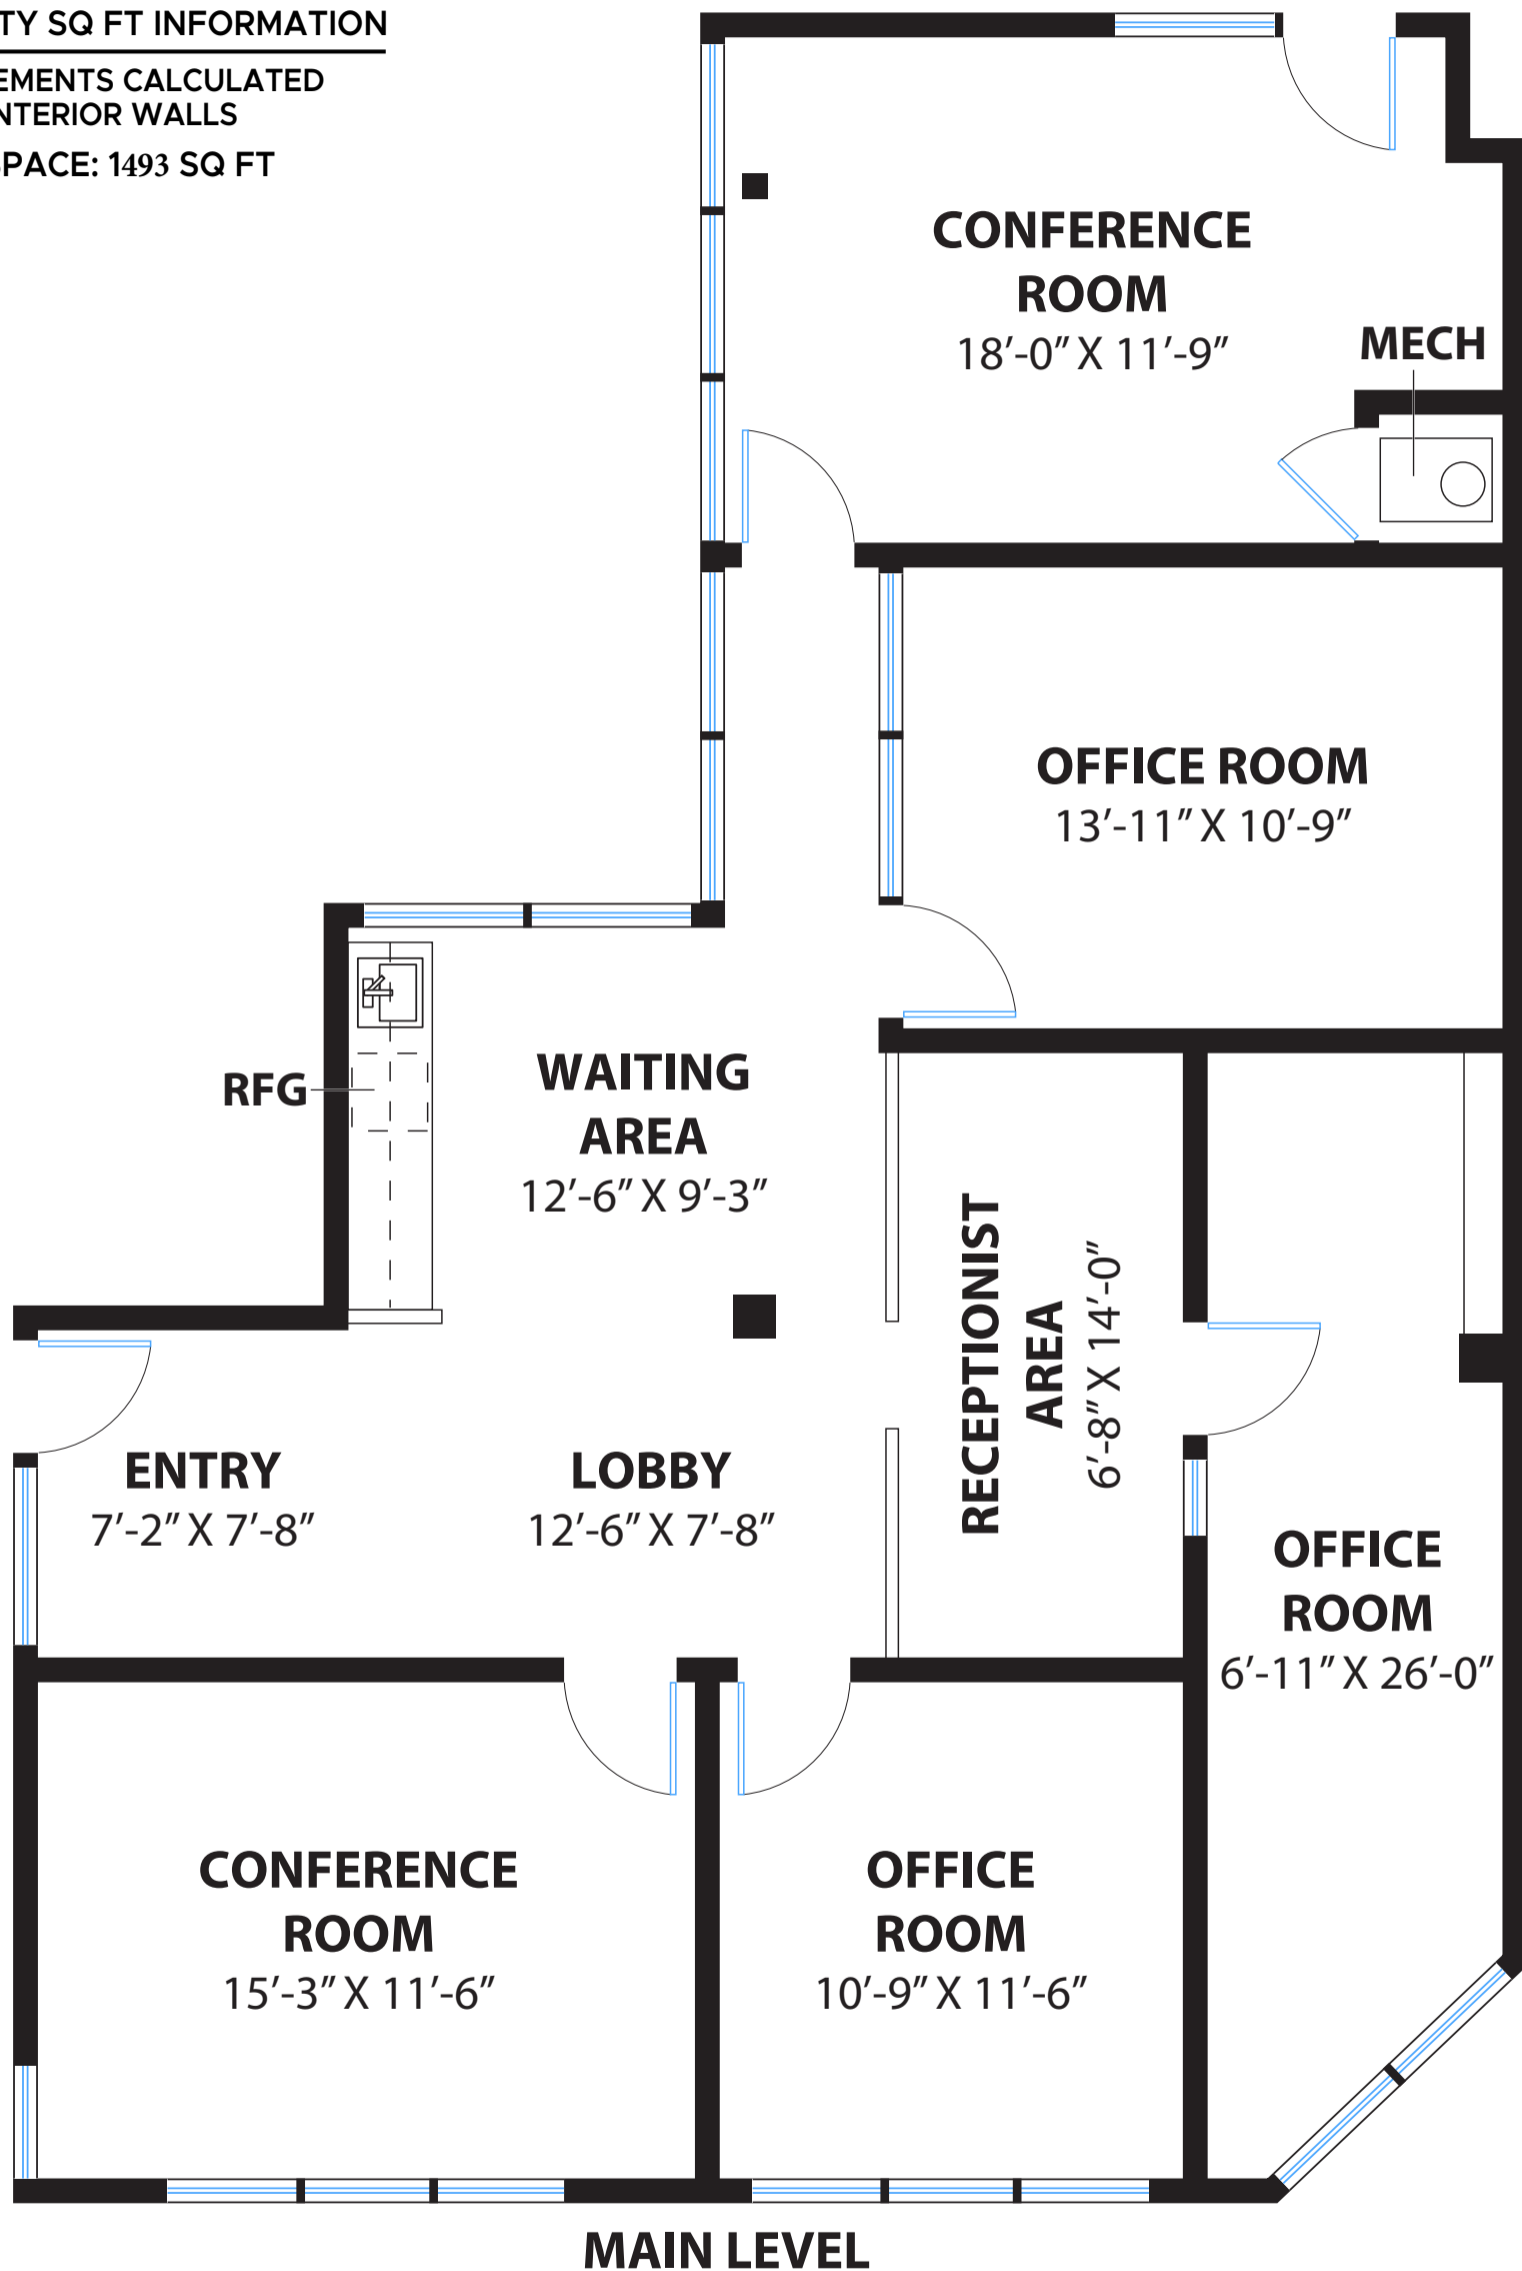

350 CAMBRIDGE AVENUE #175

PALO ALTO

PROPERTY SQ FT INFORMATION

MEASUREMENTS CALCULATED
TO THE INTERIOR WALLS

LIVING SPACE: 1493 SQ FT

CREATED ON MAY 02, 2026

DISCLAIMER: RENDERING BY OPEN HOMES PHOTOGRAPHY. ALL MEASUREMENTS ARE APPROXIMATE AND MAY NOT BE EXACT. DO NOT RELY ON THE ACCURACY OF THIS FLOOR PLAN WHEN DETERMINING THE PRICE OF A PROPERTY OR MAKING DECISIONS REGARDING BUYING OR SELLING OF PROPERTIES WITHOUT INDEPENDENT VERIFICATION.