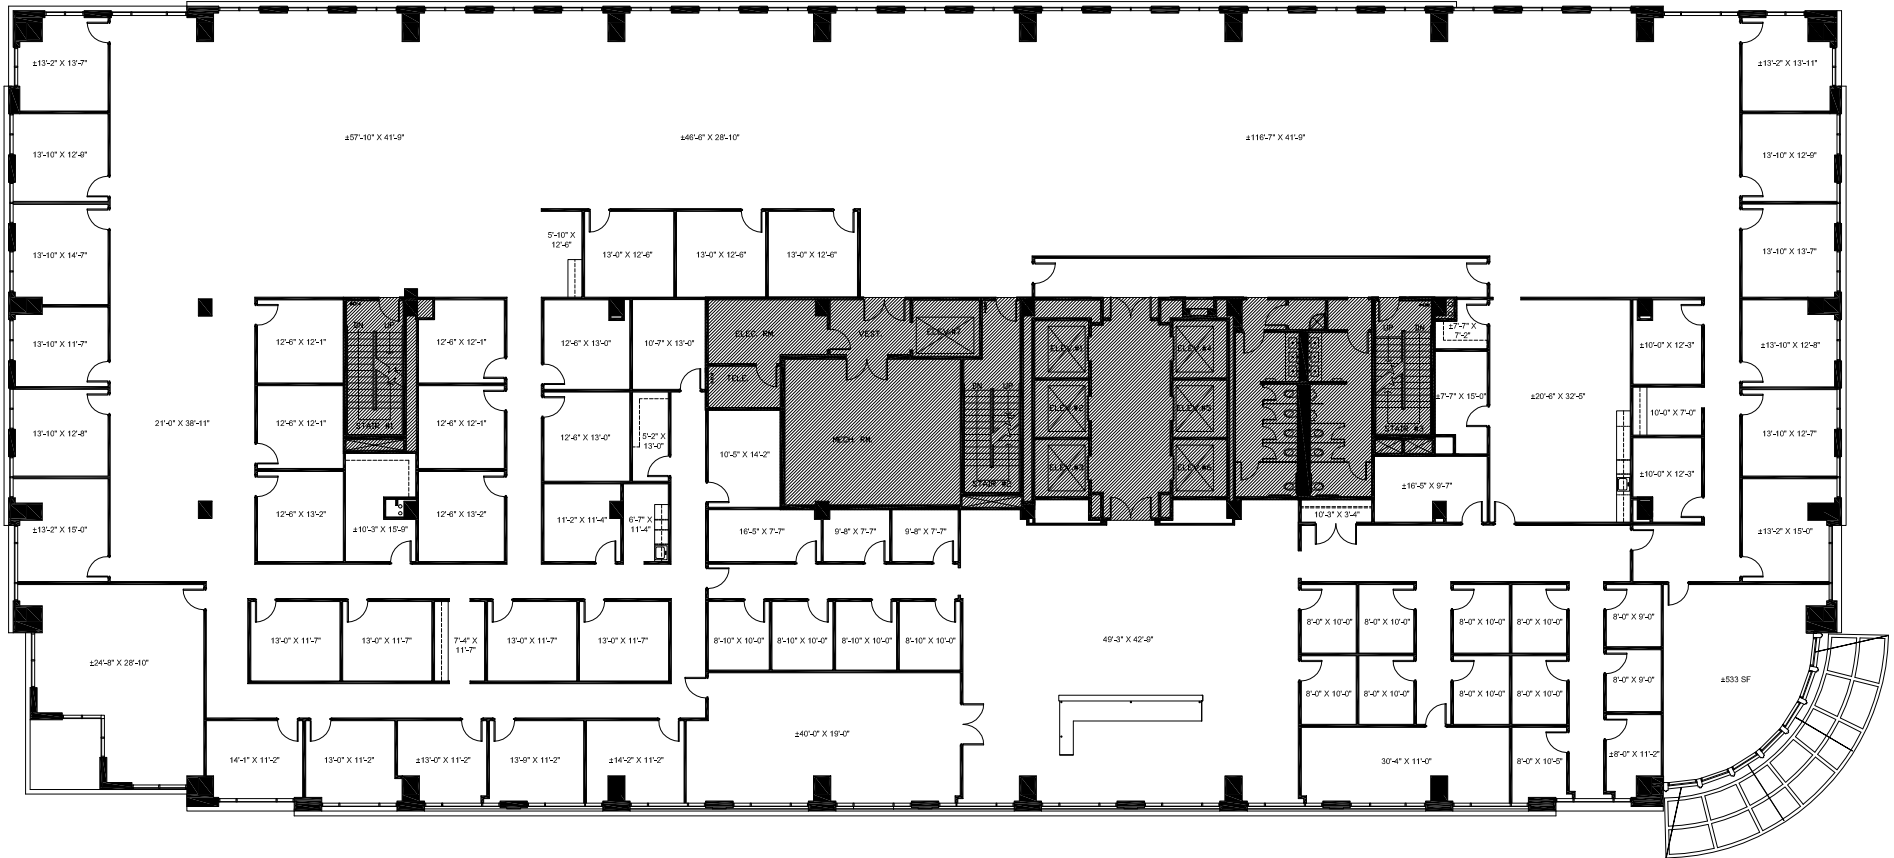

FOR LEASE
ADDISON CIRCLE ONE
15601 Dallas Parkway / Addison, TX

SUITE 400
30,913 RSF

For Leasing Information Contact:

TREY SMITH
214 979 5651
treysmith@cbre.com

CHRIS TAYLOR
972 663 9822
chris.taylor@cushwake.com