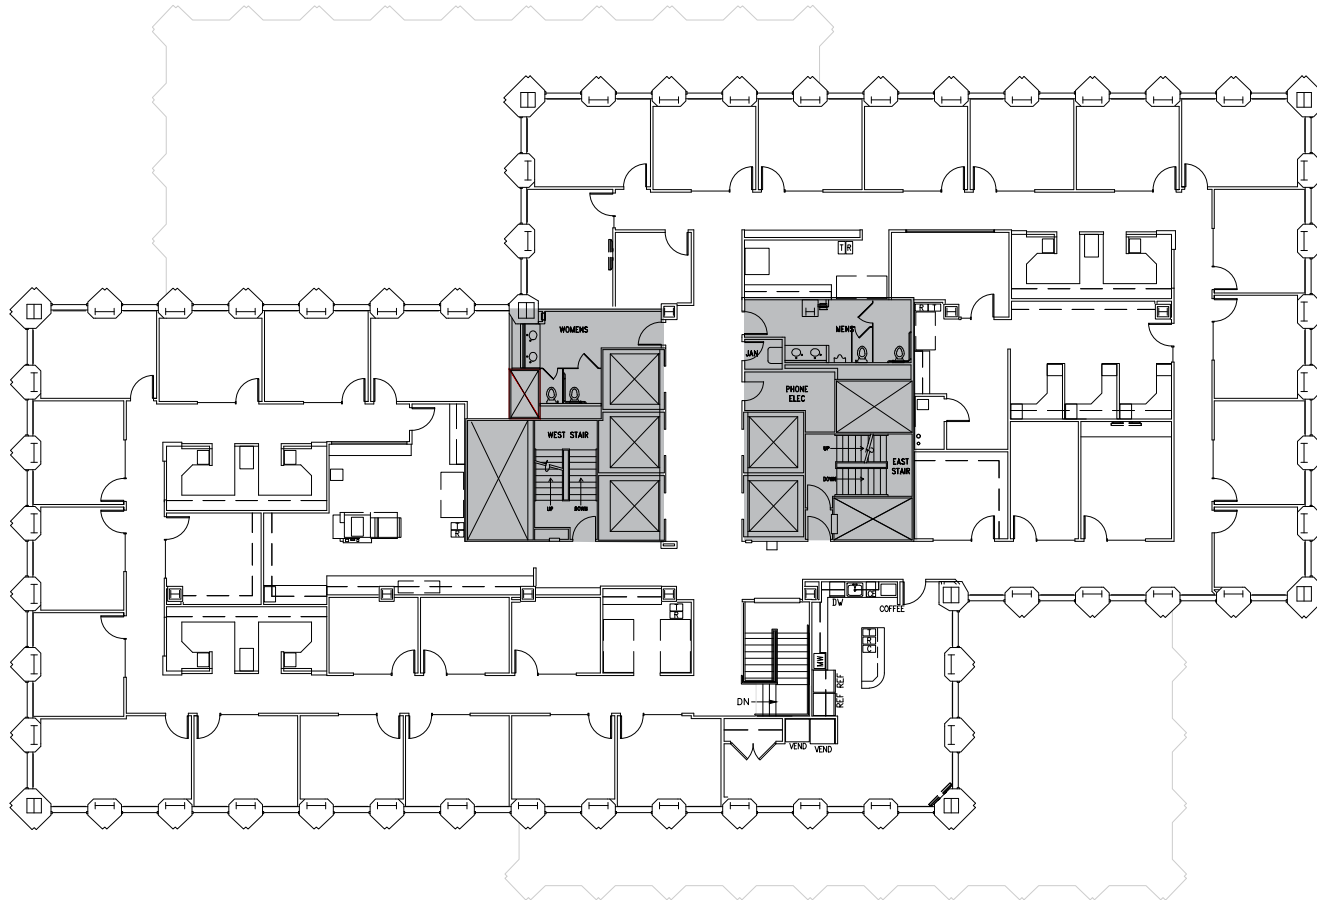

# Suite 3600

13,786 SF

Available 4/1/2024

901  
FIFTH

Exclusively offered by:

**LLOYD LOW**  
+1 206 607 1796  
lloyd.low@jll.com

**JOE GOWAN**  
+1 206 607 1738  
joe.gowan@jll.com