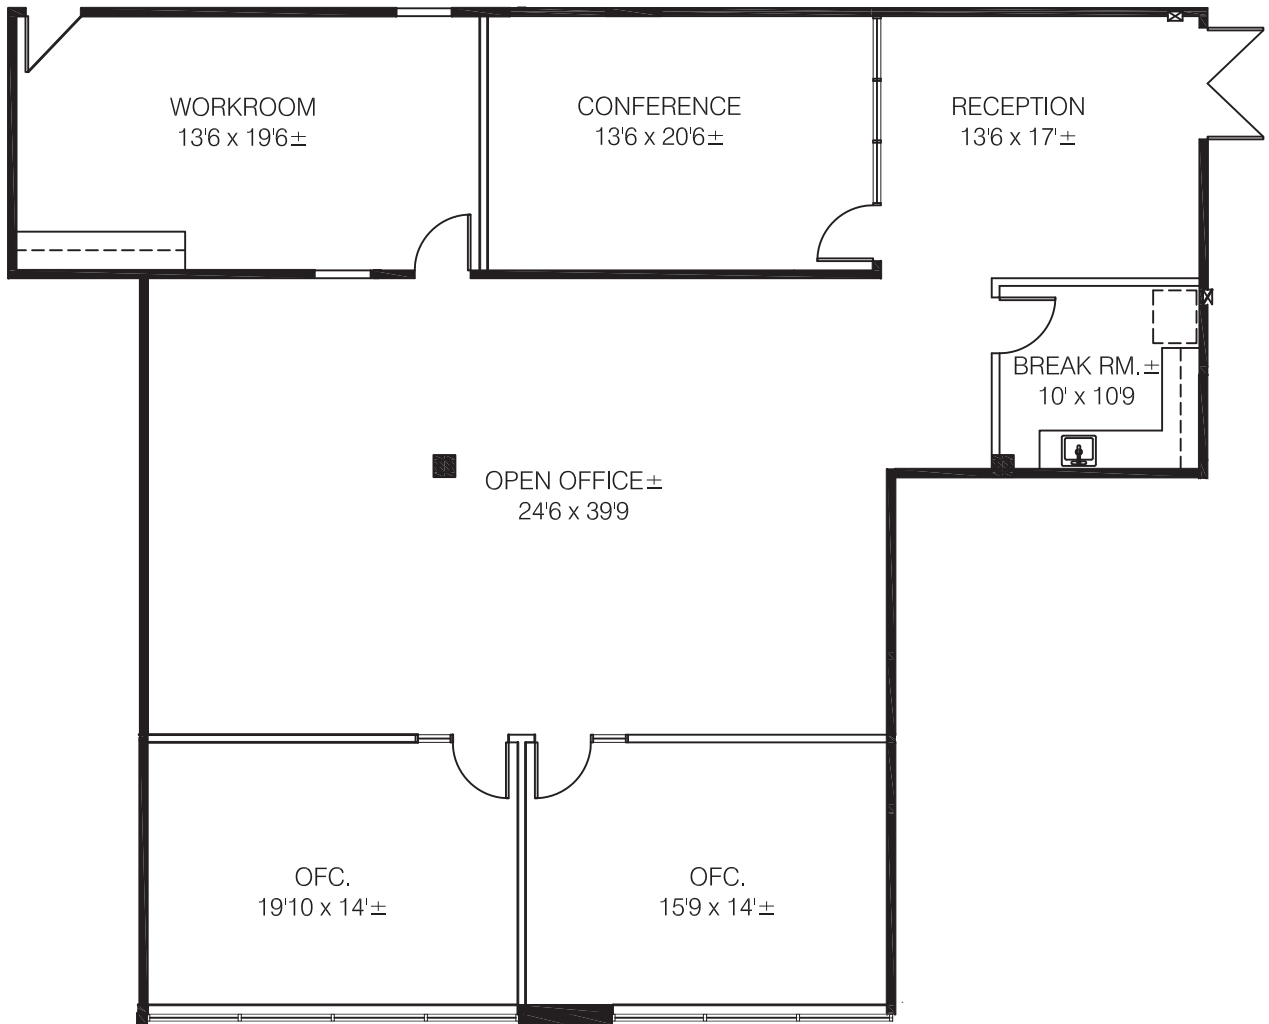

Floorplans

The Office Campus at Allen - 1301 Central Expy S • Allen, TX • Suite 210 - 3,061 sf

Susan Singer, CCIM
972.776.7043
ssinger@bradford.com

Jared Laake
972.776.7045
jlaake@bradford.com

NOT TO SCALE

DIMENSIONS SHOWN ARE APPROXIMATE