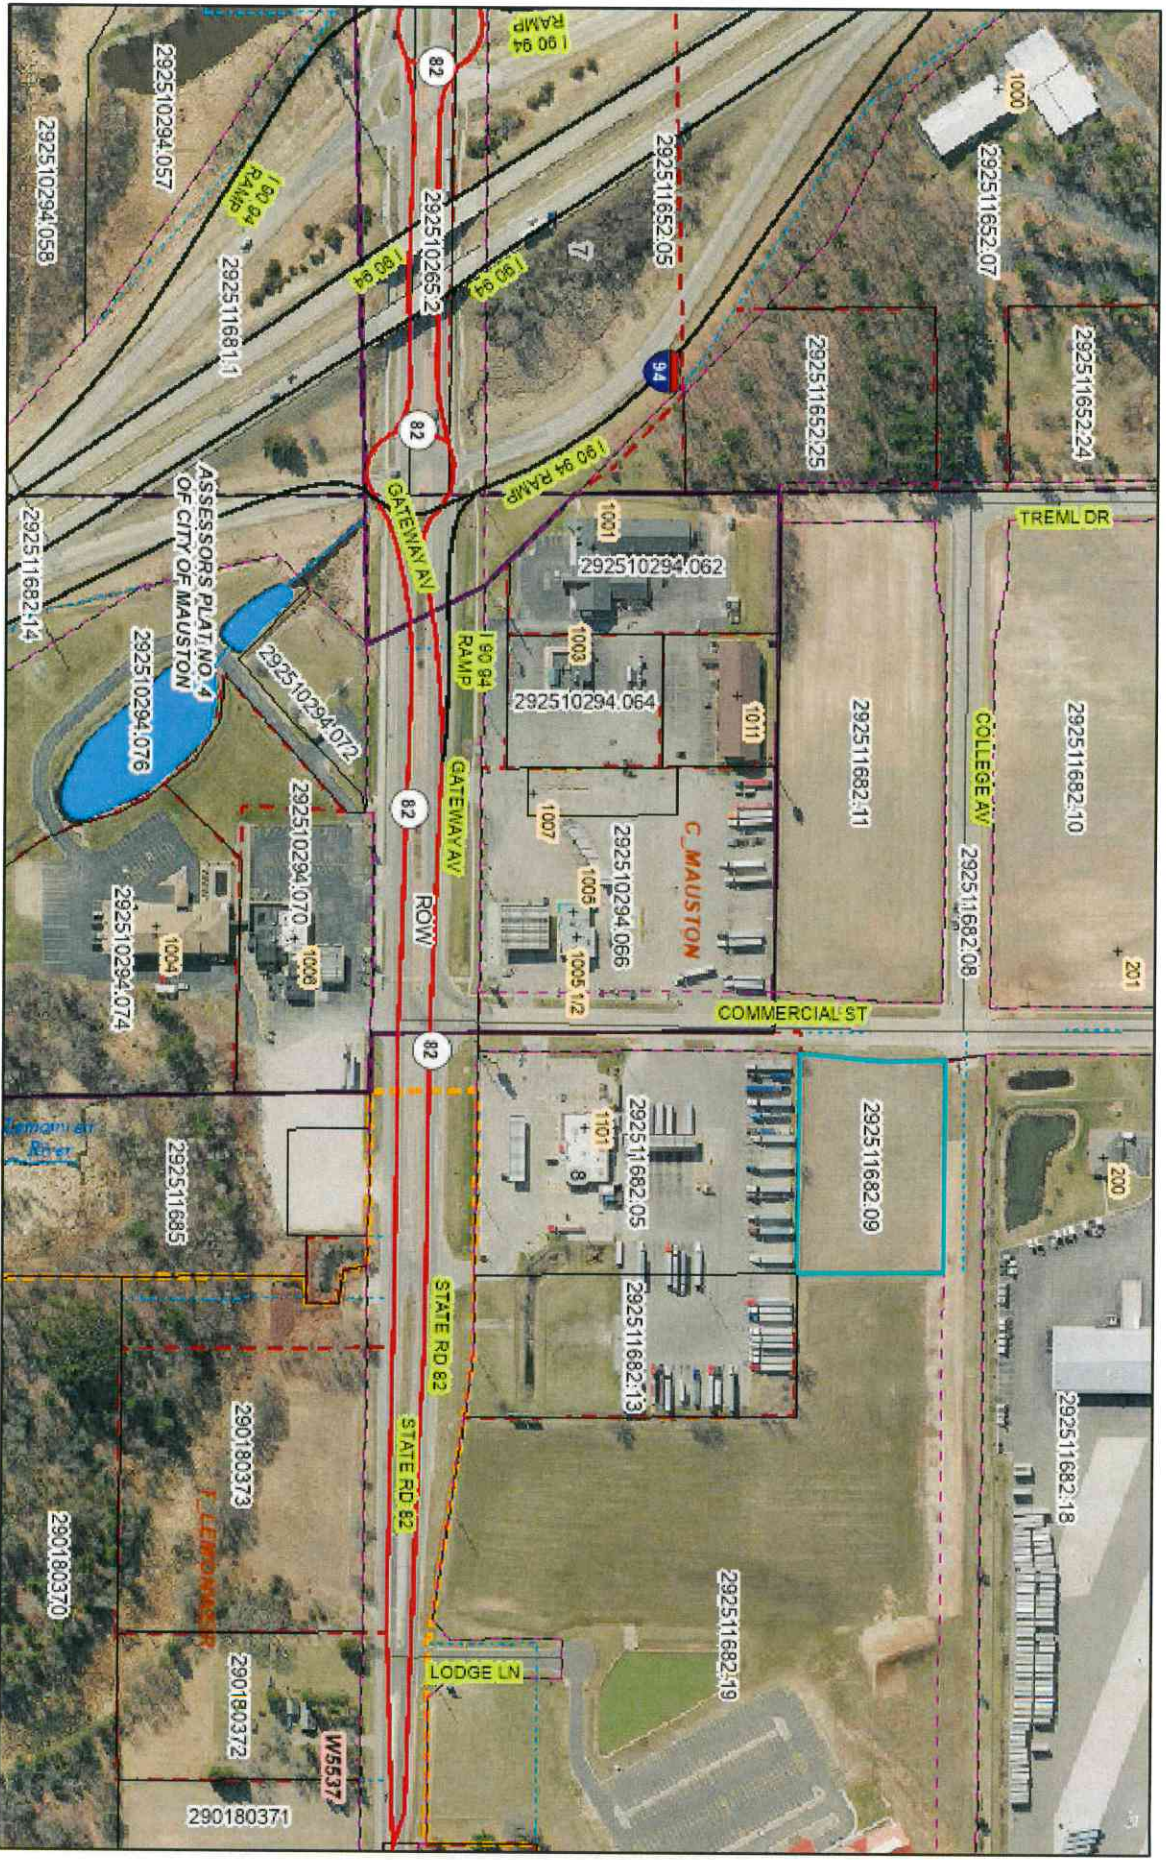

2.39 acres Commercial St

- Sections
- Minor Civil Divisions
- Lot Lines
- Survey Lines
- Subdivisions
- Parcels
- ROW
- Local Roads

2.39 acres Commercial St

12/19/2025, 4:51:16 PM

- █ Lakes Rivers
- Streams
- - - Sections
- - - Minor Civil Divisions
- - - Lot Lines
- - - Survey Lines
- - - Subdivisions
- - - Parcels
- - - City & Village Address Points
- - - Address Points
- - - ROW
- - - Local Roads
- - - Major Roads
- - - State Road
- - - Interstate