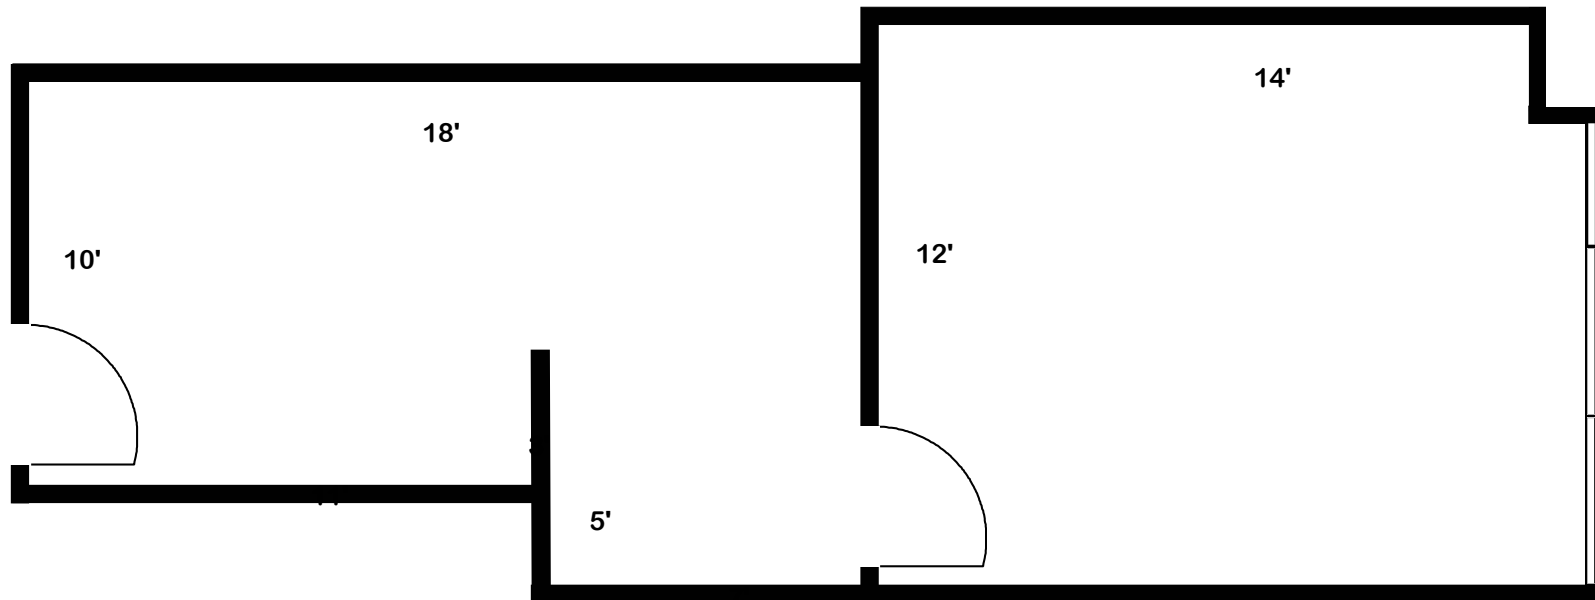

Hammer - Hewson Associates
255 Maple Court, Suite 200
Ventura, California 93003
www.hhaventura.com

260 Maple Court, Suite 251 (376 Sq Ft)

Scale: 1" = 4'-0" (Dimensions are approximate)

Leasing Information:
Randy Wuerth
Bob Ingram
(805) 650-6700