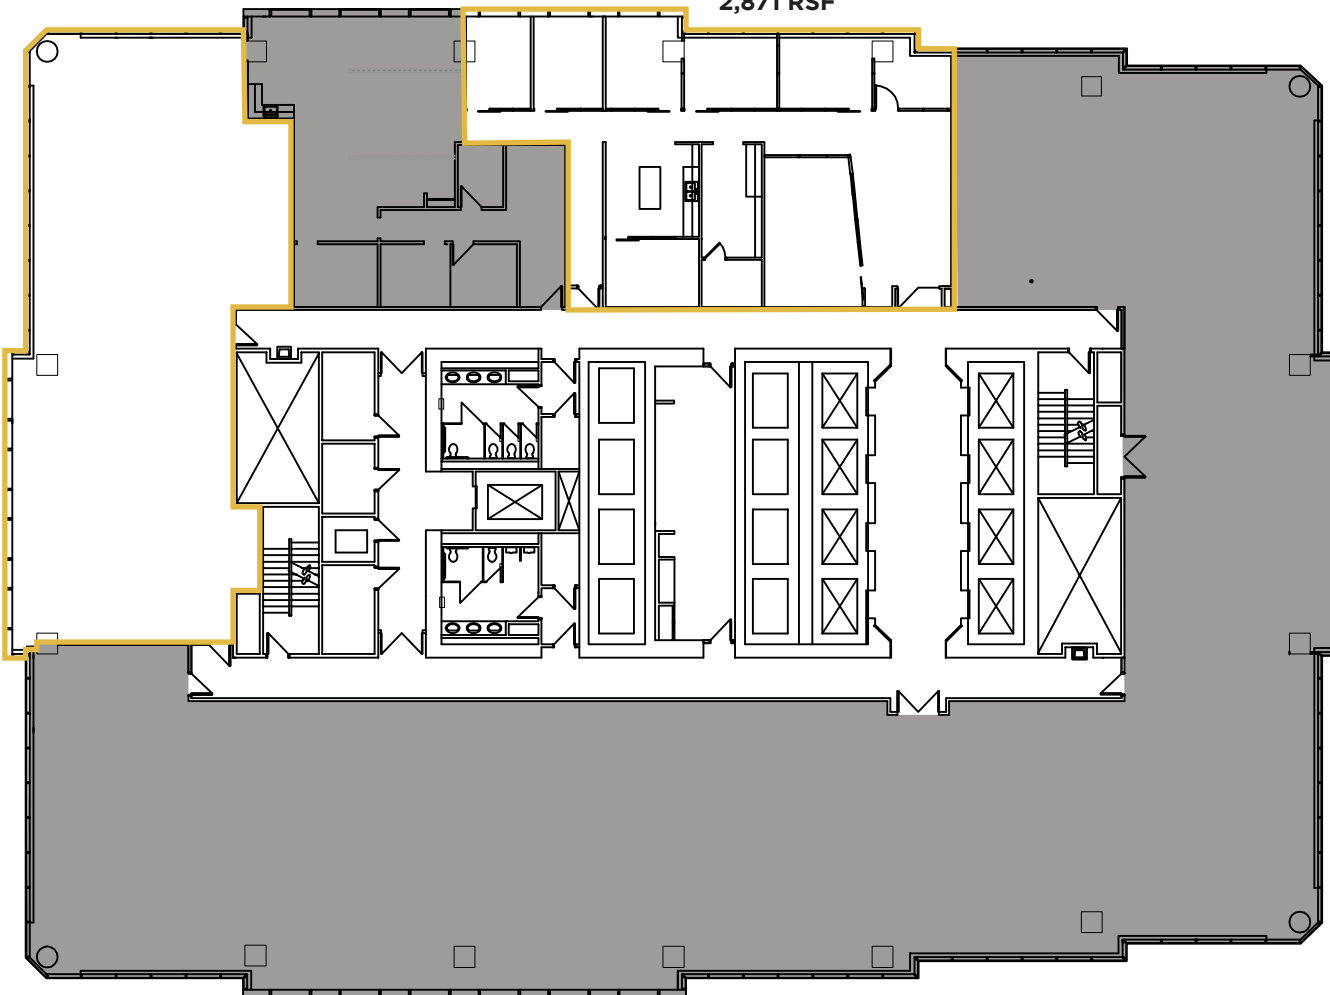

# 1111 Main

Kansas City, MO 64106

 = VACANT

**Suite 1750**  
2,871 RSF

**Suite 1775**  
3,998 RSF

17th Floor

SCALE: 1/32" = 1'-0"

THE SKYLINE COLLECTION