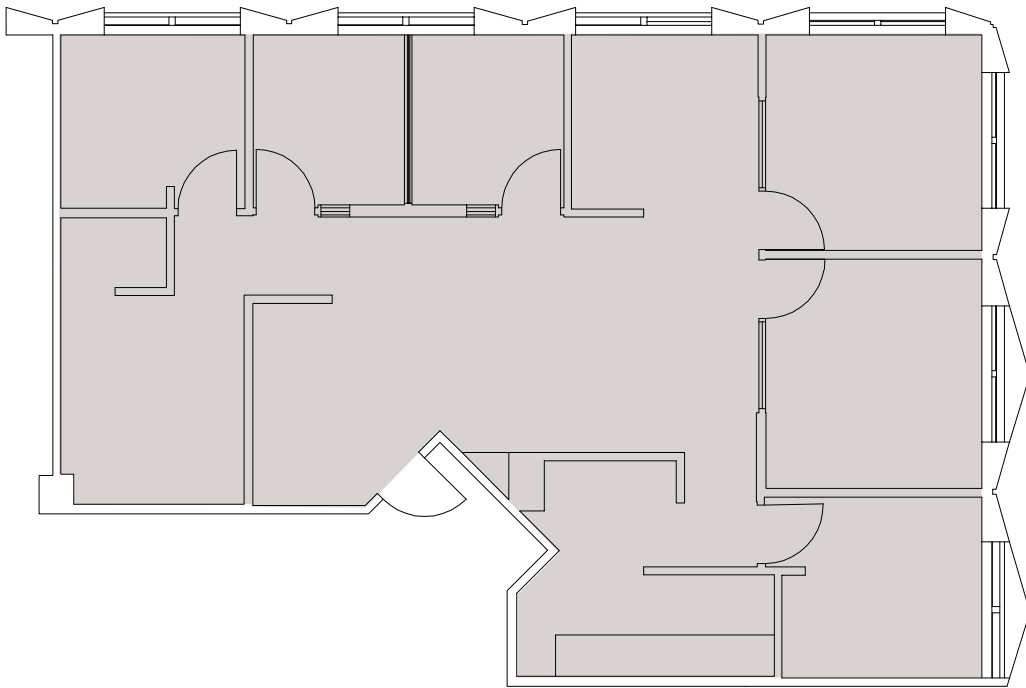

# BUCKHEAD CENTER

VILLAGE  
DISTRICT

*Suite 290*

1,697 SF

2964 Peachtree Road

Steve DeVinney | [steve.devinney@streamrealty.com](mailto:steve.devinney@streamrealty.com) | 404.962.8646

Lauren Slappey | [lauren.slappey@streamrealty.com](mailto:lauren.slappey@streamrealty.com) | 404.962.8639